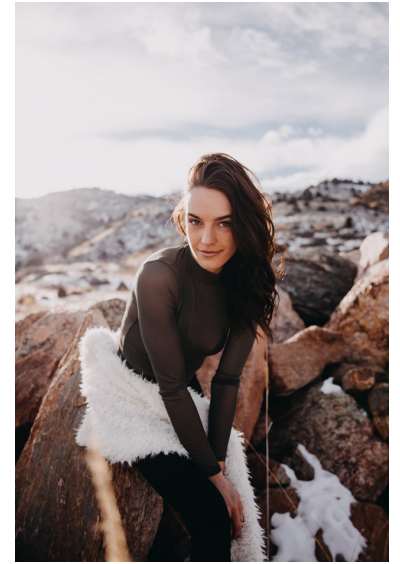

BRITTA SCHLAGBAUM

Height 5'7" Bust 33.5" Waist 24.5" Hips 33.5" Dress 0 US Shoe 7 US Hair Dark
Brown Eyes Hazel

WILHELMINADENVER

Wilhelmina Denver
209 Kalamath Street #10
Denver, CO 80223
720-382-1512