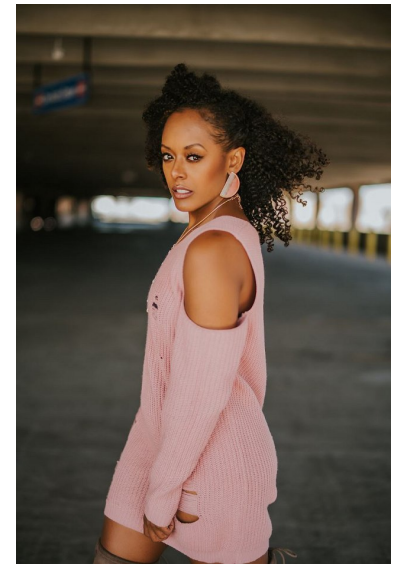

BRITNI THOMPSON

**WILHELMINA**DENVER

Height 5'4" Bust 35.5" B Waist 29.5" Hips 42" Dress 8 US Shoe 9 US Hair Brown  
Eyes Brown

Wilhelmina Denver  
209 Kalamath Street #10  
Denver, CO 80223  
720-382-1512