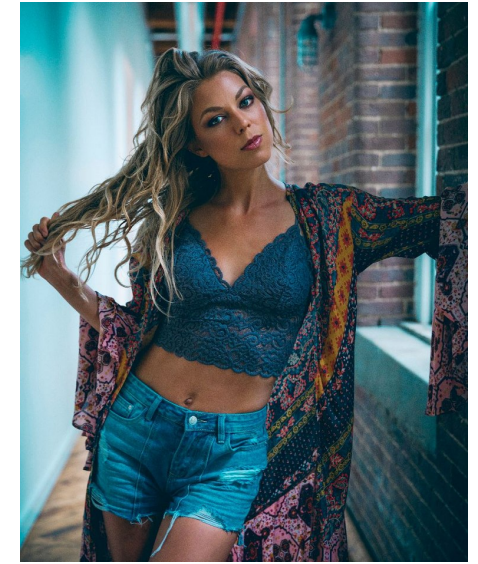

BREY NOELLE

WILHELMINADENVER

Height 5'7" Bust 33.5" Waist 27" Hips 38" Dress 4 US Shoe 7.5 US Hair Blonde
Eyes Blue/Green

Wilhelmina Denver
209 Kalamath Street #10
Denver, CO 80223
720-382-1512