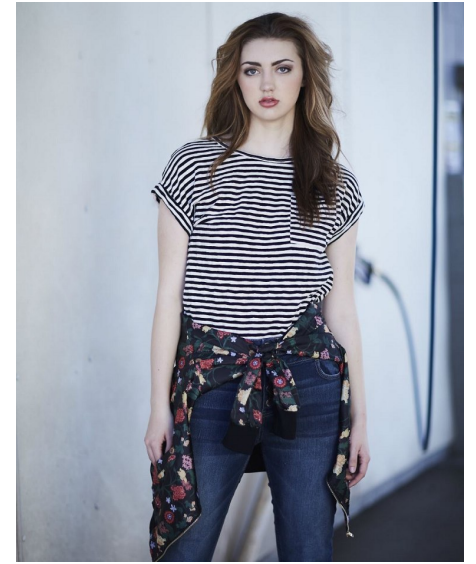

BELLAMY MULLEN

Height 5'9" Bust 33.5" Waist 27.5" Hips 41" Dress 8 US Shoe 8 US Hair Brown
Eyes Green

WILHELMINADENVER

Wilhelmina Denver
209 Kalamath Street #10
Denver, CO 80223
720-382-1512