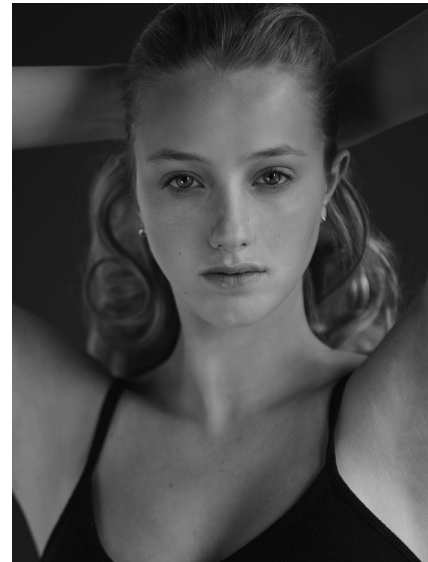

ANNA RYAN

Height 5'7" Bust 34" Waist 27" Hips 36" Dress 0 US Shoe 8.5 US Hair Blonde
Eyes Green

WILHELMINADENVER

Wilhelmina Denver
209 Kalamath Street #10
Denver, CO 80223
720-382-1512