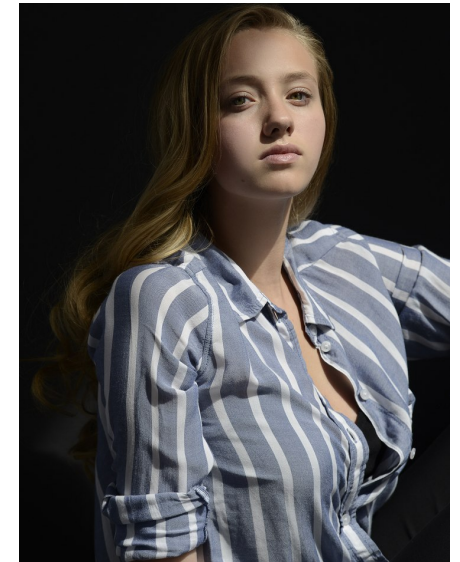

ANNA RYAN

Height 5'7" Bust 34" Waist 27" Hips 36" Dress 0 US Shoe 8.5 US Hair Blonde
Eyes Green

WILHELMINADENVER

Wilhelmina Denver
209 Kalamath Street #10
Denver, CO 80223
720-382-1512