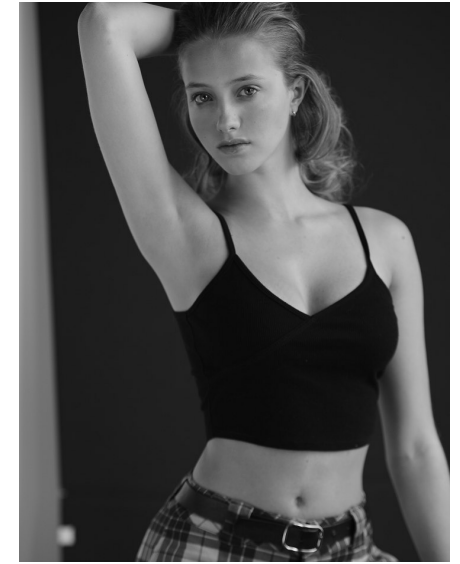

ANNA RYAN

Height 5'7" Bust 34" Waist 27" Hips 36" Dress 0 US Shoe 8.5 US Hair Blonde
Eyes Green

WILHELMINADENVER

Wilhelmina Denver
209 Kalamath Street #10
Denver, CO 80223
720-382-1512