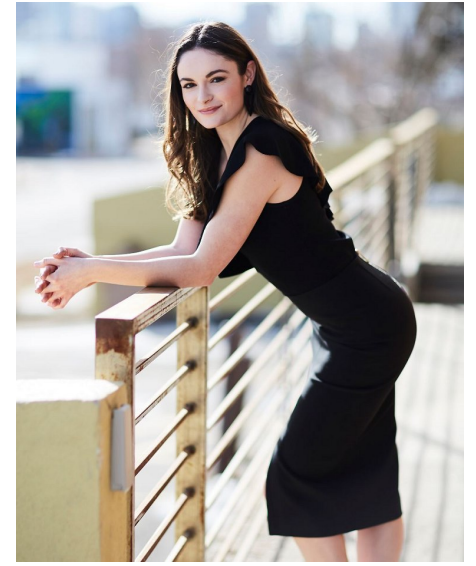

ANN HEIL

**WILHELMINA**DENVER

Height 5'8" Bust 34" Waist 28" Hips 39.5" Dress 2 US Shoe 9 US Hair Brown  
Eyes Brown

Wilhelmina Denver  
209 Kalamath Street #10  
Denver, CO 80223  
720-382-1512