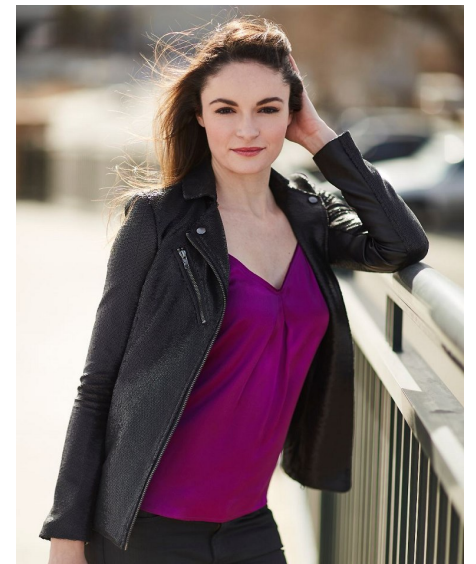

ANN HEIL

**WILHELMINA**DENVER

Height 5'8" Bust 34" Waist 28" Hips 39.5" Dress 2 US Shoe 9 US Hair Brown  
Eyes Brown

Wilhelmina Denver  
209 Kalamath Street #10  
Denver, CO 80223  
720-382-1512