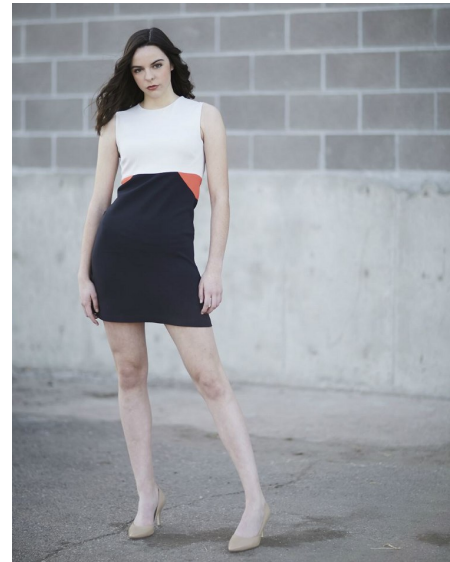

AMY ZWICKER

Height 5'9" Bust 36" Waist 25" Hips 37.5" Dress 4 US Shoe 9 US Hair Dark Brown Eyes Green

**WILHELMINA**DENVER

Wilhelmina Denver  
209 Kalamath Street #10  
Denver, CO 80223  
720-382-1512