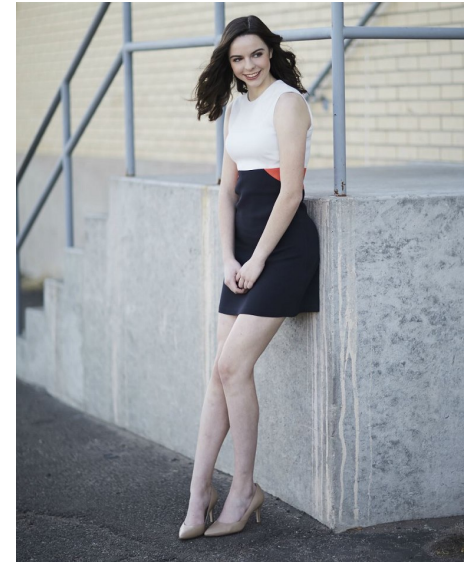

AMY ZWICKER

Height 5'9" Bust 36" Waist 25" Hips 37.5" Dress 4 US Shoe 9 US Hair Dark Brown Eyes Green

**WILHELMINA**DENVER

Wilhelmina Denver  
209 Kalamath Street #10  
Denver, CO 80223  
720-382-1512