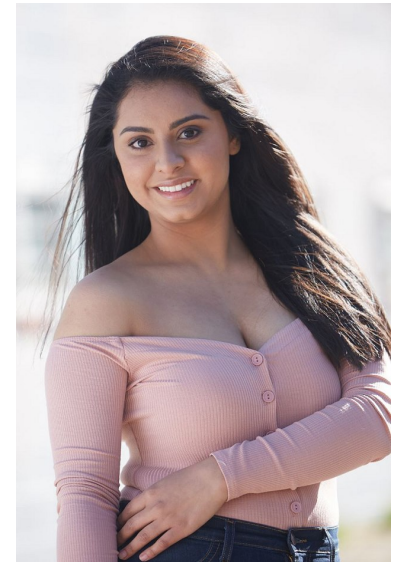

ALEJANDRA HERNANDEZ

WILHELMINADENVER

Height 5'6.5" Bust 34" Waist 26" Hips 38.5" Dress 4 US Shoe 10 US Hair Dark
Brown Eyes Brown

Wilhelmina Denver
209 Kalamath Street #10
Denver, CO 80223
720-382-1512