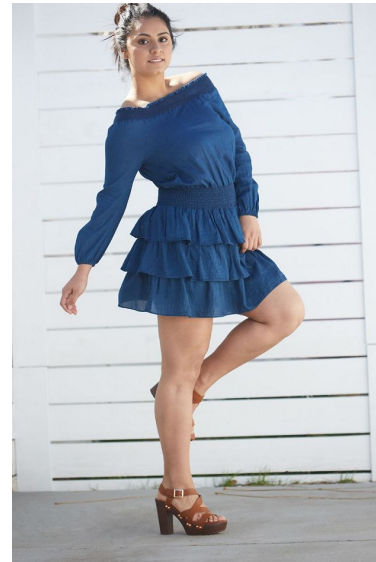

ALEJANDRA HERNANDEZ

WILHELMINADENVER

Height 5'6.5" Bust 34" Waist 26" Hips 38.5" Dress 4 US Shoe 10 US Hair Dark
Brown Eyes Brown

Wilhelmina Denver
209 Kalamath Street #10
Denver, CO 80223
720-382-1512