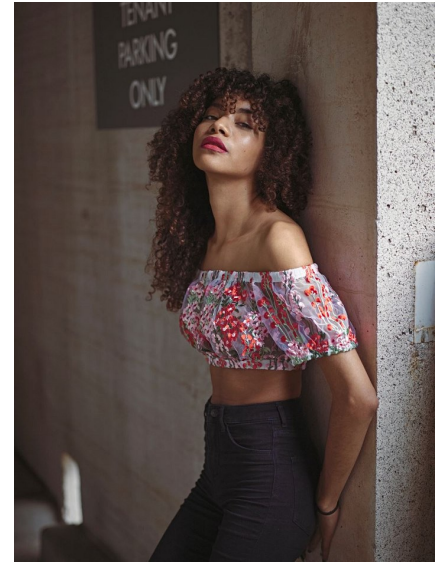

AISHA NEAL

Height 5'9" Bust 31.5" A/B Waist 25" Hips 34.5" Dress 0 US Shoe 8.5 US
Hair Dark Brown Eyes Brown

WILHELMINADENVER

Wilhelmina Denver
209 Kalamath Street #10
Denver, CO 80223
720-382-1512