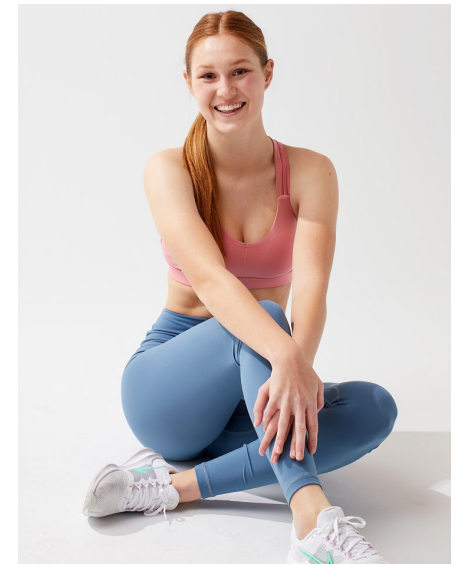

CHARLOTTE PAUL

Height 5'10" Bust 33.5" B/C Waist 26" Hips 39" Dress 4 US Shoe 9 US Hair Red
Eyes Brown

WILHELMINADENVER

Wilhelmina Denver
209 Kalamath Street #10
Denver, CO 80223
720-382-1512