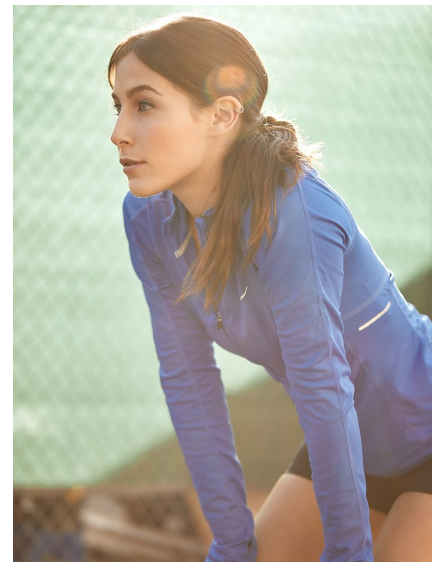

EMILY PENDLETON

Height 5'5" Bust 33" B Waist 26.5" Hips 37" Dress 2-4 US Shoe 7.5 US
Hair Chestnut Eyes Blue/Green

WILHELMINADENVER

Wilhelmina Denver
209 Kalamath Street #10
Denver, CO 80223
720-382-1512