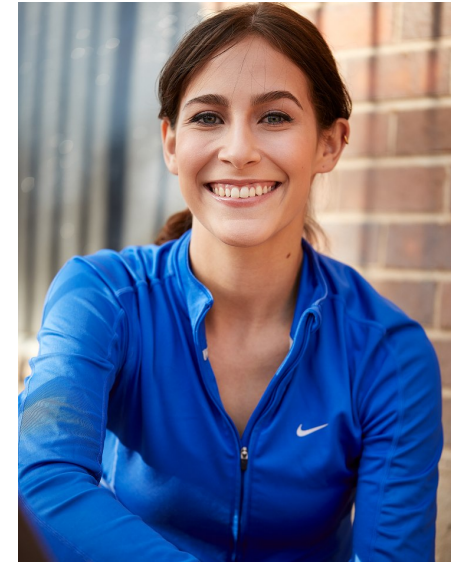

EMILY PENDLETON

Height 5'5" Bust 33" B Waist 26.5" Hips 37" Dress 2-4 US Shoe 7.5 US
Hair Chestnut Eyes Blue/Green

WILHELMINADENVER

Wilhelmina Denver
209 Kalamath Street #10
Denver, CO 80223
720-382-1512