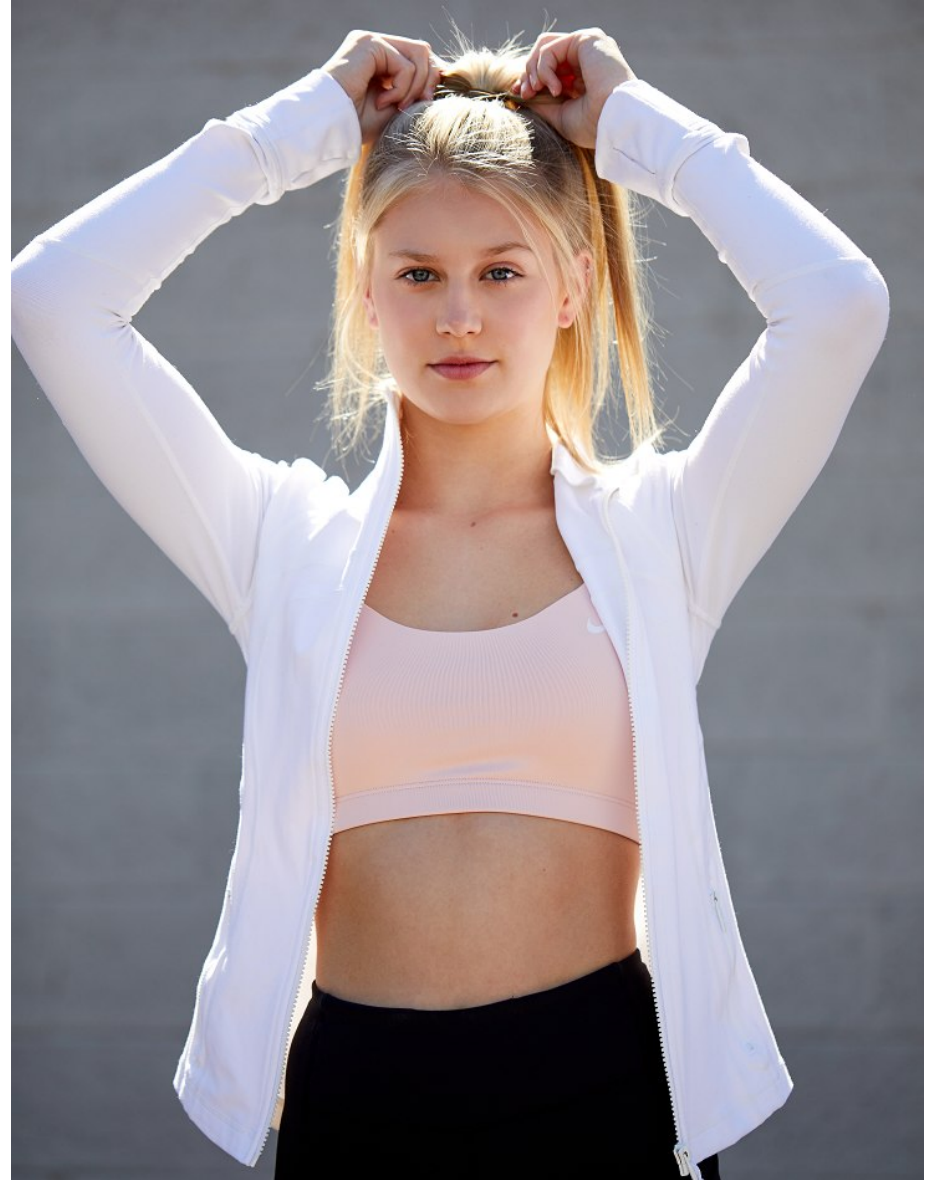

WILHELMINA DENVER

GRACE COVNEY

Height 5'6.5" Bust 32" A Waist 25" Hips 35.5" Dress 0-2 US Shoe 7 US Hair Blonde Eyes Blue

WILHELMINA DENVER

GRACE COVNEY

Height 5'6.5" Bust 32" A Waist 25" Hips 35.5" Dress 0-2 US Shoe 7 US Hair Blonde Eyes Blue

WILHELMINA DENVER

GRACE COVNEY

Height 5'6.5" Bust 32" A Waist 25" Hips 35.5" Dress 0-2 US Shoe 7 US Hair Blonde Eyes Blue