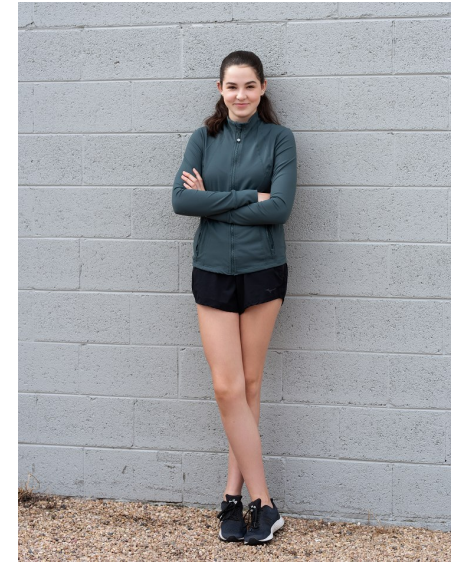

IRIS RADIN

Height 5'9.5" Bust 34" B/C Waist 26.5" Hips 37" Dress 4 US Shoe 9 US
Hair Brown Eyes Brown

WILHELMINADENVER

Wilhelmina Denver
209 Kalamath Street #10
Denver, CO 80223
720-382-1512