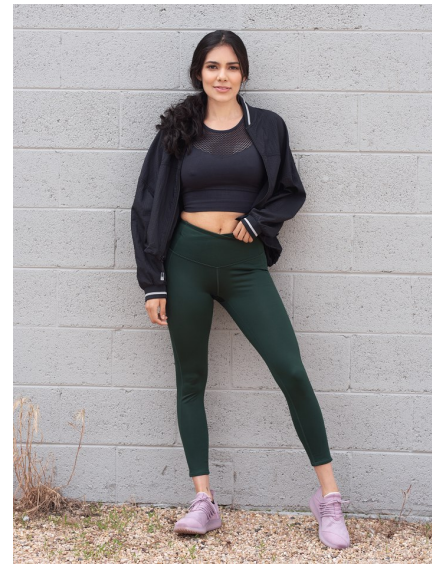

JASMINE PRIETO

WILHELMINADENVER

Height 5'5" Bust 32" B Waist 25.5" Hips 37" Dress 2-4 US Shoe 7.5 US Hair Dark Brown Eyes Brown

Wilhelmina Denver
209 Kalamath Street #10
Denver, CO 80223
720-382-1512