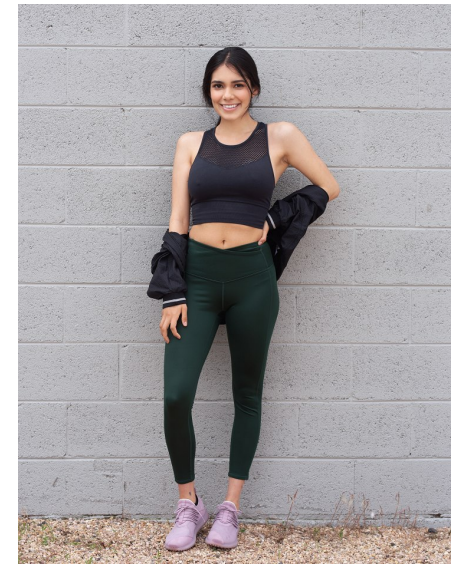

JASMINE PRIETO

WILHELMINADENVER

Height 5'5" Bust 32" B Waist 25.5" Hips 37" Dress 2-4 US Shoe 7.5 US Hair Dark Brown Eyes Brown

Wilhelmina Denver
209 Kalamath Street #10
Denver, CO 80223
720-382-1512