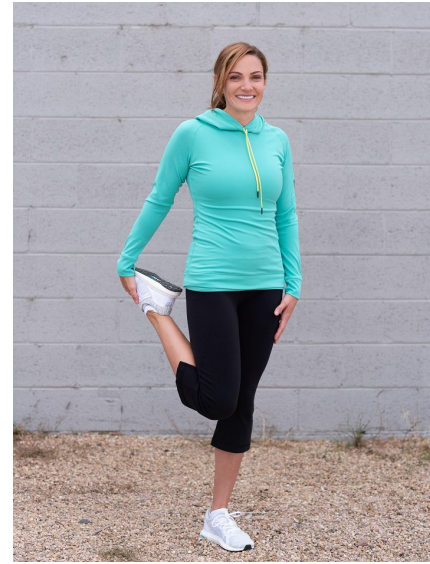

DANA SMYLY

Height 5'7.5" Bust 37" B/C Waist 31.5" Hips 39" Dress 6 US Shoe 9 US
Hair Brown Eyes Brown

WILHELMINADENVER

Wilhelmina Denver
209 Kalamath Street #10
Denver, CO 80223
720-382-1512