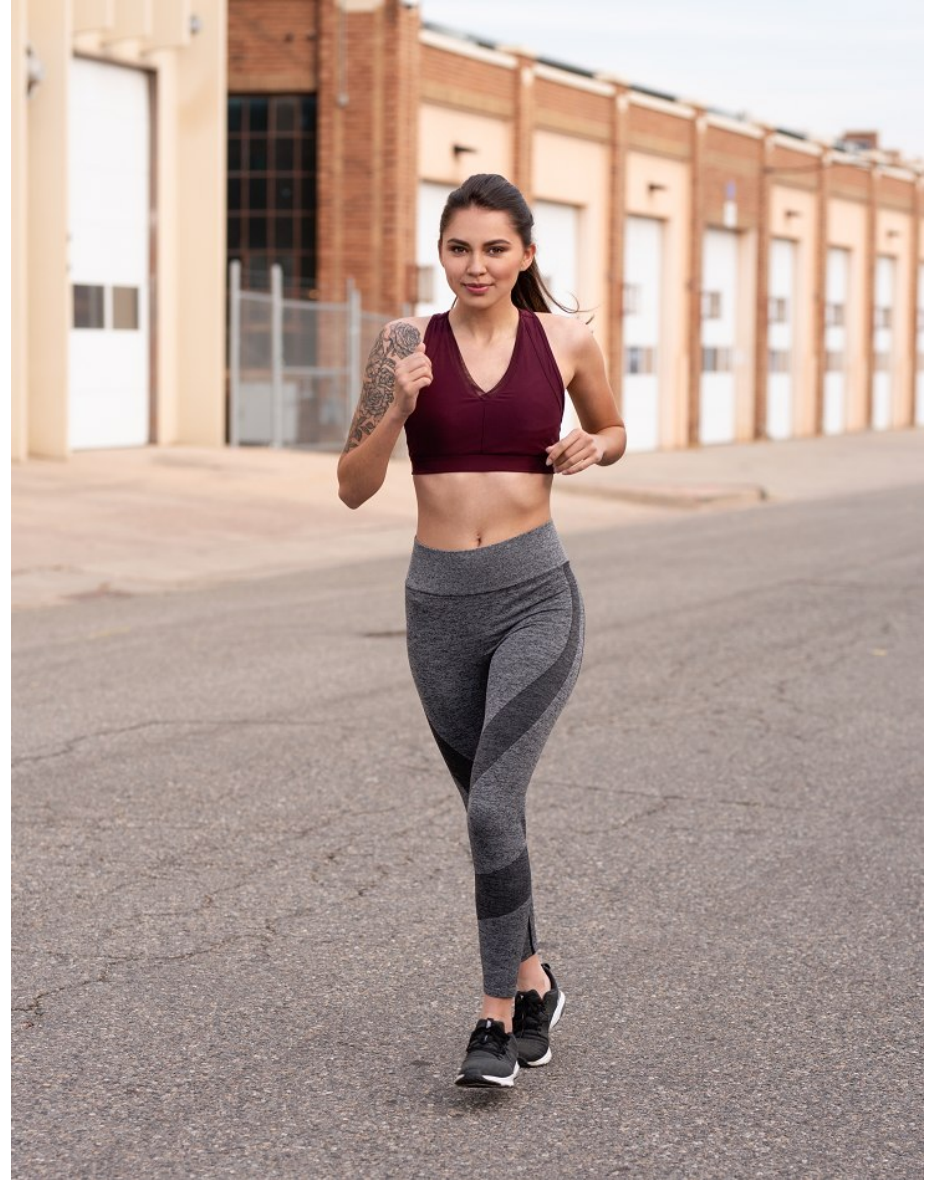

WILHELMINA DENVER

GINA ALVAREZ

Height 5'8.5" Bust 34" A/B Waist 27" Hips 40" Dress 4-6 US Shoe 7.5 US Hair Brown Eyes Hazel

WILHELMINA DENVER

GINA ALVAREZ

Height 5'8.5" Bust 34" A/B Waist 27" Hips 40" Dress 4-6 US Shoe 7.5 US Hair Brown Eyes Hazel

WILHELMINA DENVER

GINA ALVAREZ

Height 5'8.5" Bust 34" A/B Waist 27" Hips 40" Dress 4-6 US Shoe 7.5 US Hair Brown Eyes Hazel