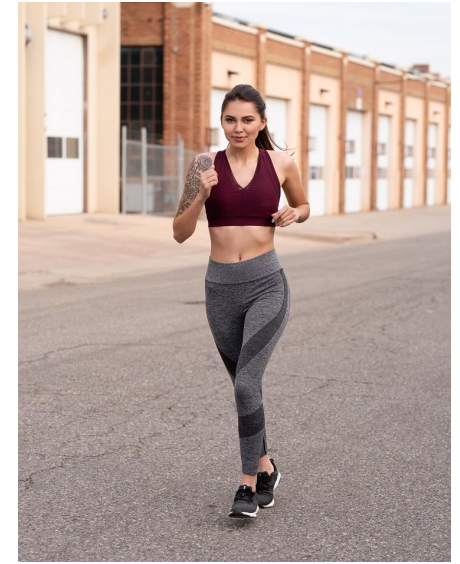

GINA ALVAREZ

**WILHELMINA**DENVER

Height 5'8.5" Bust 34" A/B Waist 27" Hips 40" Dress 4-6 US Shoe 7.5 US  
Hair Brown Eyes Hazel

Wilhelmina Denver  
209 Kalamath Street #10  
Denver, CO 80223  
720-382-1512