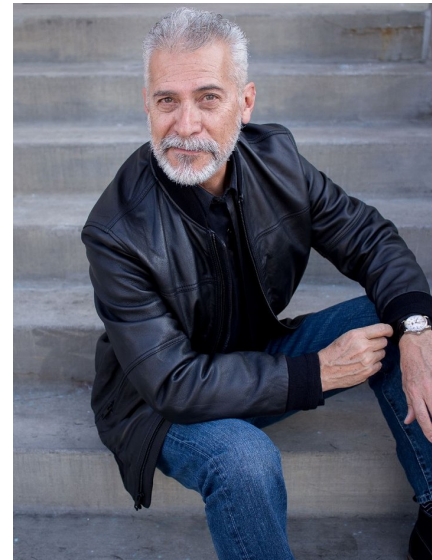

ED NAVA

Height 5'9" Waist 34" Suit 40" Suit Length R Hair Salt and Pepper Eyes Green

**WILHELMINA**DENVER

Wilhelmina Denver  
209 Kalamath Street #10  
Denver, CO 80223  
720-382-1512