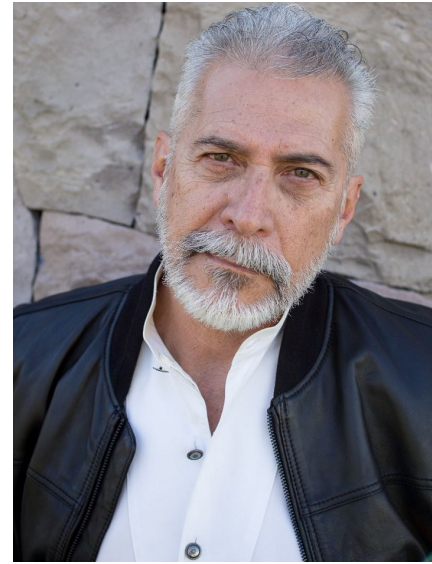

ED NAVA

Height 5'9" Waist 34" Suit 40" Suit Length R Hair Salt and Pepper Eyes Green

**WILHELMINA**DENVER

Wilhelmina Denver  
209 Kalamath Street #10  
Denver, CO 80223  
720-382-1512