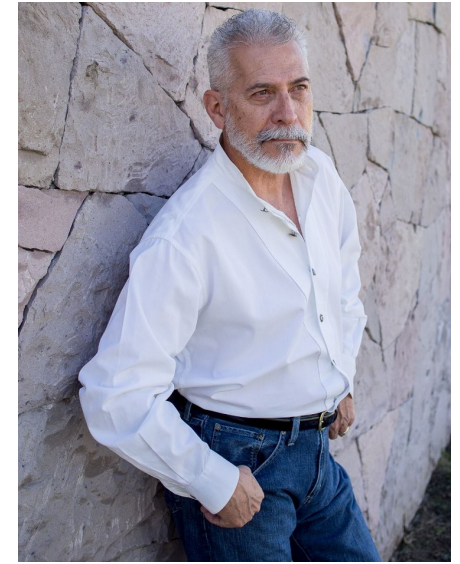

ED NAVA

Height 5'9" Waist 34" Suit 40" Suit Length R Hair Salt and Pepper Eyes Green

**WILHELMINA**DENVER

Wilhelmina Denver  
209 Kalamath Street #10  
Denver, CO 80223  
720-382-1512