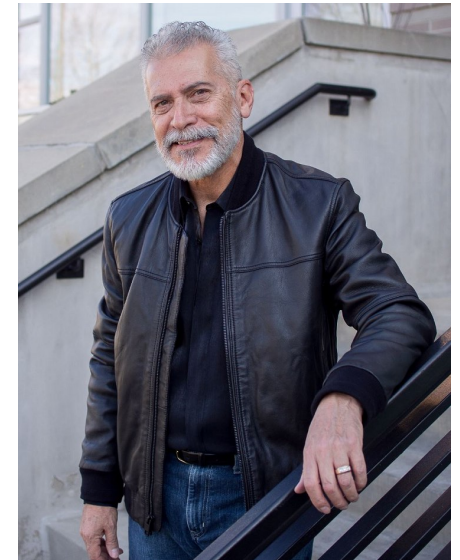

ED NAVA

Height 5'9" Waist 34" Suit 40" Suit Length R Hair Salt and Pepper Eyes Green

**WILHELMINA**DENVER

Wilhelmina Denver  
209 Kalamath Street #10  
Denver, CO 80223  
720-382-1512