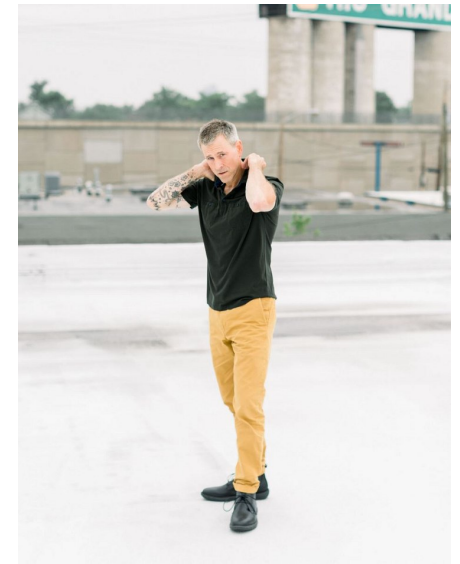

DOUG TRETTIN

Height 5'10.5" Waist 32" Inseam 32" Collar 16.5" Suit 42" Suit Length R Shoe 12
US Hair Salt and Pepper Eyes Hazel

WILHELMINADENVER

Wilhelmina Denver
209 Kalamath Street #10
Denver, CO 80223
720-382-1512