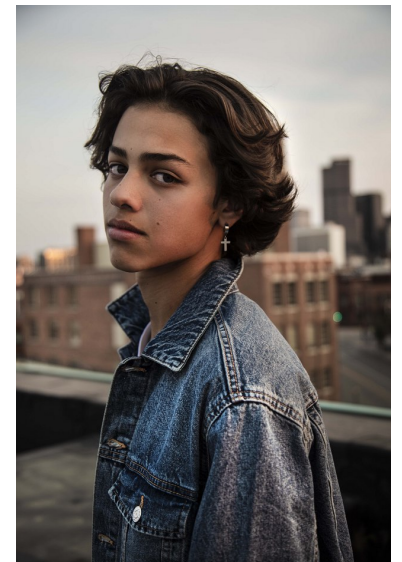

DONOVAN GARCIA

WILHELMINADENVER

Height 6'0" Chest 35" Waist 31" Inseam 32" Collar 15" Sleeve 34" Suit 35" Suit
Length R Shoe 11.5 US Hair Brown Venetian Eyes Hazel

Wilhelmina Denver
209 Kalamath Street #10
Denver, CO 80223
720-382-1512