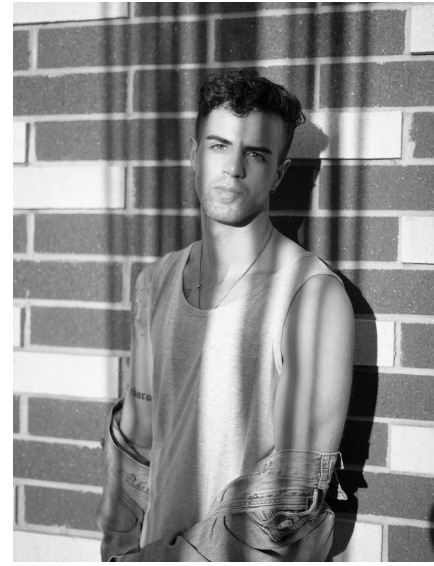

ERI BUTLER

WILHELMINADENVER

Height 6'3" Chest 42" Waist 32" Inseam 33" Collar 15.5" Sleeve 35" Suit 43" Suit Length L Shoe 12 US Hair Black Eyes Brown

Wilhelmina Denver
209 Kalamath Street #10
Denver, CO 80223
720-382-1512