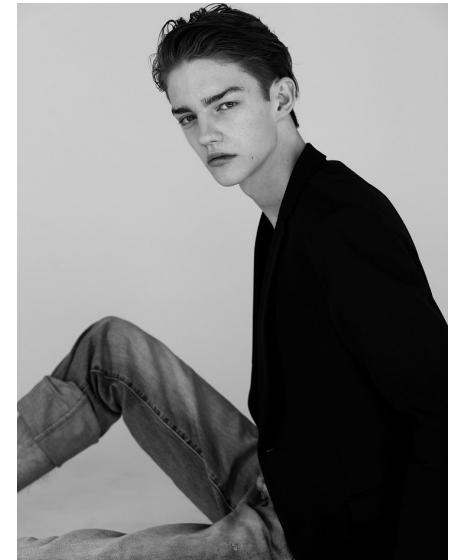

ETHAN GRAHAM

WILHELMINADENVER

Height 6'2.5" Waist 30" Inseam 34" Suit 36" Suit Length L Shoe 11.5 US Hair Dirty
Blonde Eyes Blue/Grey

Wilhelmina Denver
209 Kalamath Street #10
Denver, CO 80223
720-382-1512