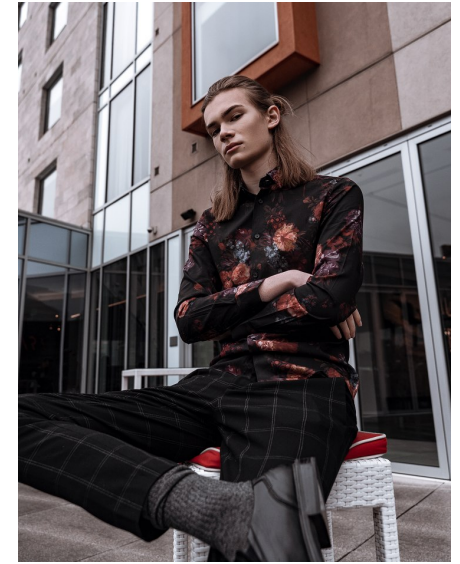

JULIAN HAYNES

WILHELMINADENVER

Height 6'1.5" Chest 34" Waist 30" Inseam 32" Collar 15" Sleeve 32.5" Suit 34"
Suit Length L Shoe 10.5 US Hair Blonde Eyes Blue/Grey

Wilhelmina Denver
209 Kalamath Street #10
Denver, CO 80223
720-382-1512