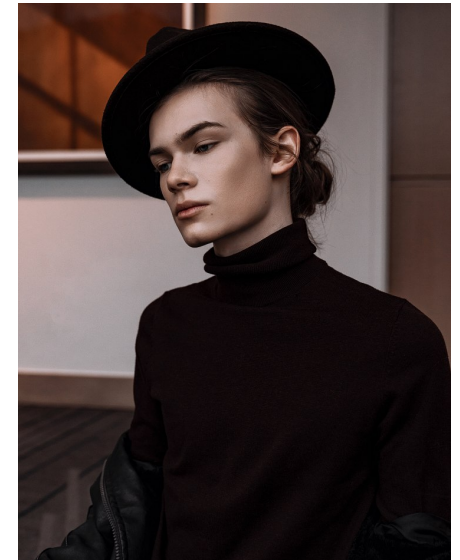

JULIAN HAYNES

WILHELMINADENVER

Height 6'1.5" Chest 34" Waist 30" Inseam 32" Collar 15" Sleeve 32.5" Suit 34"
Suit Length L Shoe 10.5 US Hair Blonde Eyes Blue/Grey

Wilhelmina Denver
209 Kalamath Street #10
Denver, CO 80223
720-382-1512