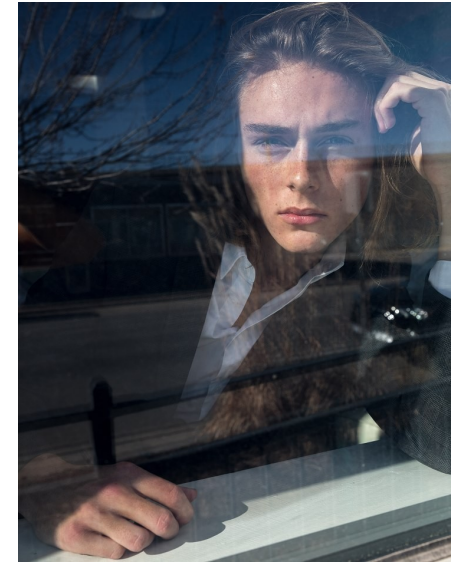

ALEX MILLER

Height 6'1.5" Chest 37" Waist 32" Inseam 34" Collar 16" Sleeve 33" Suit 38" Suit
Length L Shoe 10.5 US Hair Light Brown Eyes Blue

WILHELMINADENVER

Wilhelmina Denver
209 Kalamath Street #10
Denver, CO 80223
720-382-1512