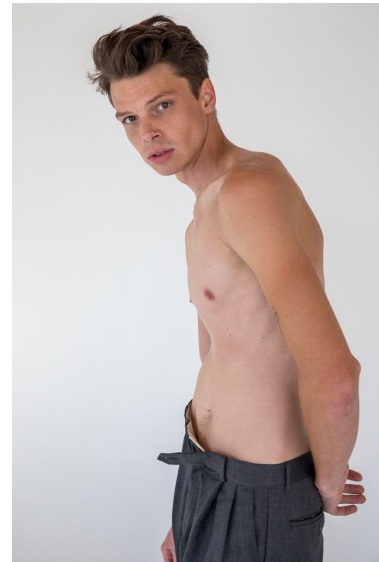

JORDAN ANTRIM

WILHELMINADENVER

Height 6'1" Chest 33" Waist 29" Inseam 32" Collar 15" Suit 38" Suit Length R
Shoe 12 US Hair Brown Eyes Green

Wilhelmina Denver
209 Kalamath Street #10
Denver, CO 80223
720-382-1512