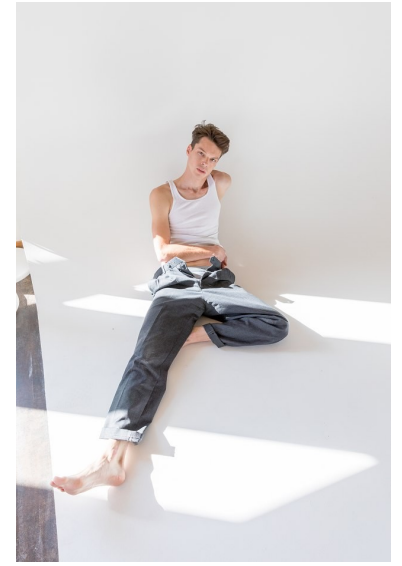

JORDAN ANTRIM

WILHELMINADENVER

Height 6'1" Chest 33" Waist 29" Inseam 32" Collar 15" Suit 38" Suit Length R
Shoe 12 US Hair Brown Eyes Green

Wilhelmina Denver
209 Kalamath Street #10
Denver, CO 80223
720-382-1512