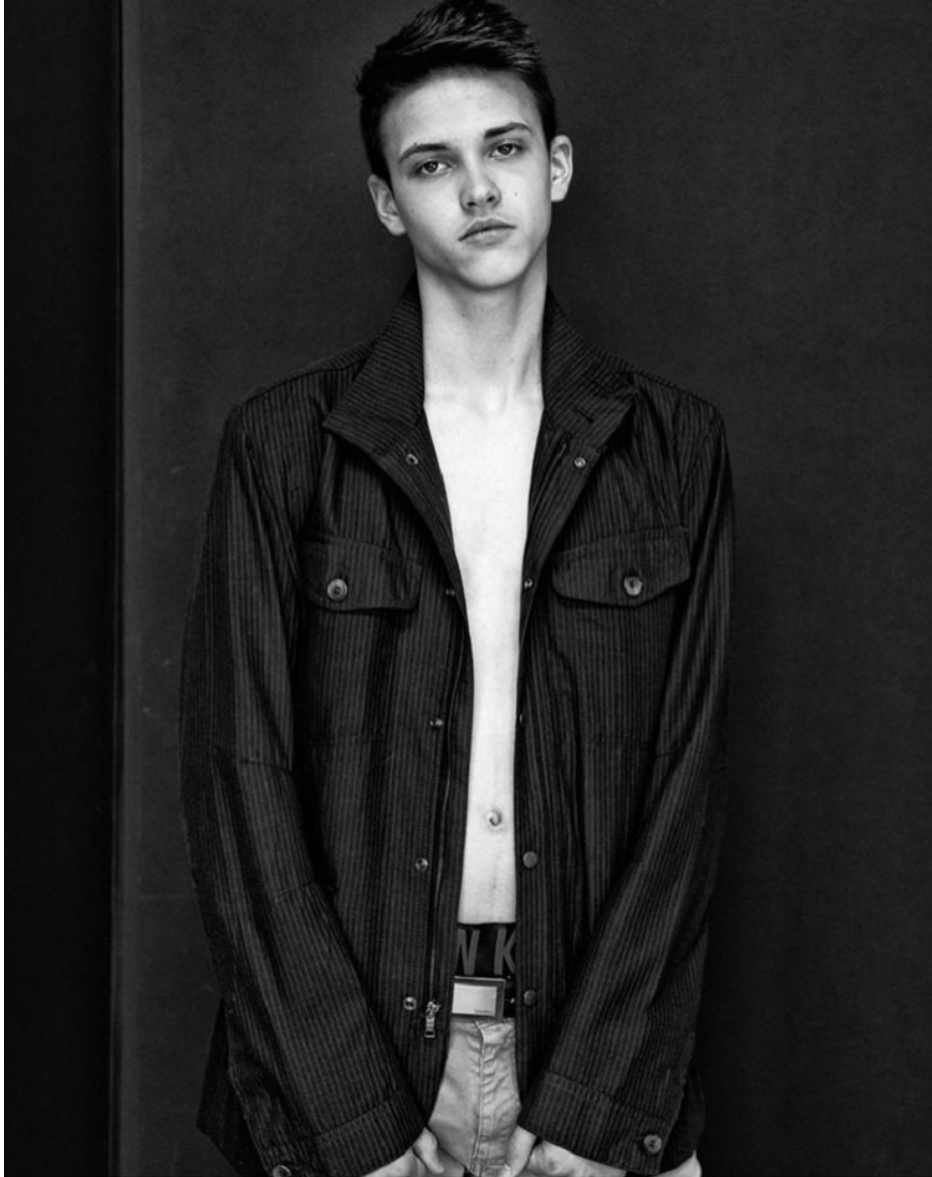

WILHELMINA DENVER

JORDAN BARNES

Height 6'0" Chest 32.5" Waist 33" Inseam 34" Collar 15" Sleeve 33" Suit 33" Suit Length R Shoe 10.5 US Hair Brown Eyes Hazel

WILHELMINA DENVER

JORDAN BARNES

Height 6'0" Chest 32.5" Waist 33" Inseam 34" Collar 15" Sleeve 33" Suit 33" Suit Length R Shoe 10.5 US Hair Brown Eyes Hazel

WILHELMINA DENVER

JORDAN BARNES

Height 6'0" Chest 32.5" Waist 33" Inseam 34" Collar 15" Sleeve 33" Suit 33" Suit Length R Shoe 10.5 US Hair Brown Eyes Hazel