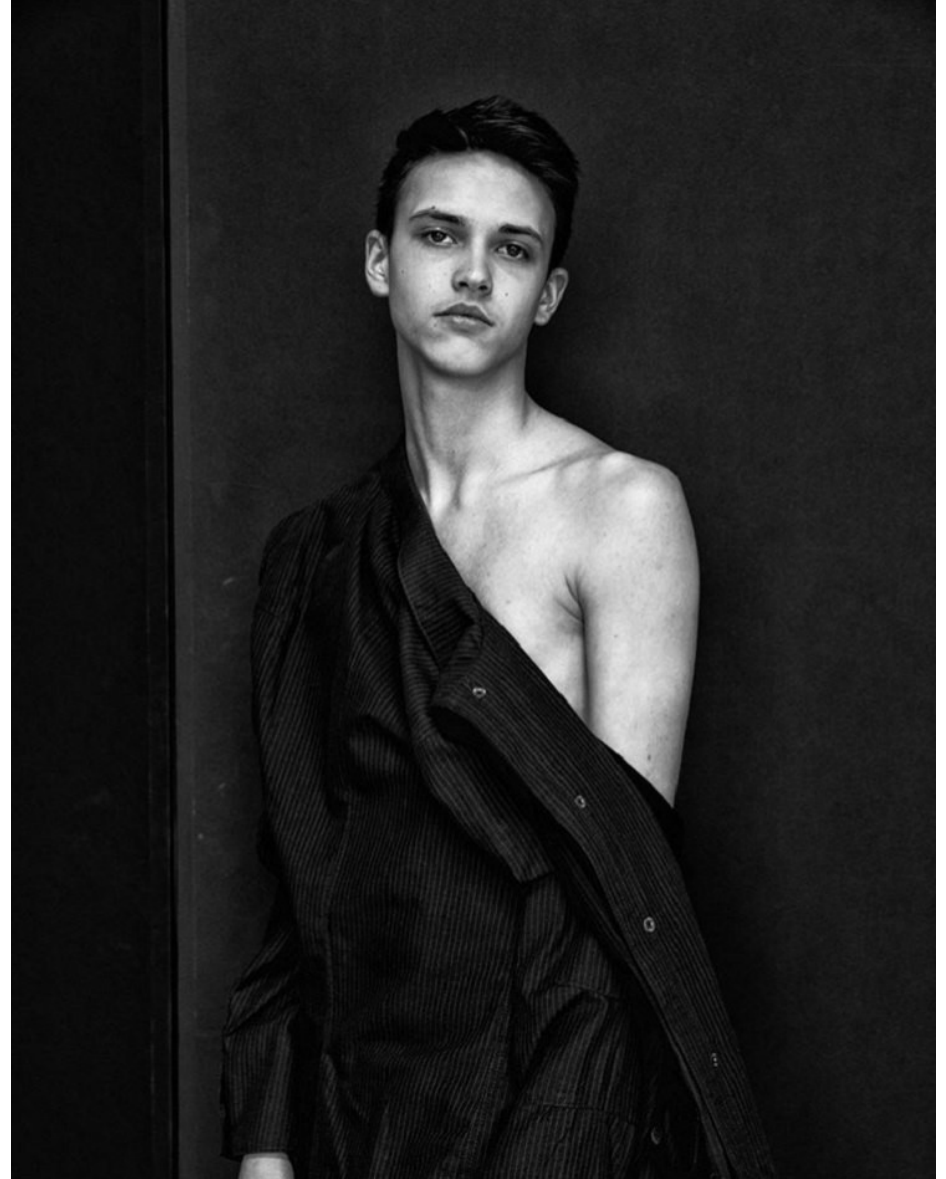

WILHELMINA DENVER

JORDAN BARNES

Height 6'0" Chest 32.5" Waist 33" Inseam 34" Collar 15" Sleeve 33" Suit 33" Suit Length R Shoe 10.5 US Hair Brown Eyes Hazel

WILHELMINA DENVER

JORDAN BARNES

Height 6'0" Chest 32.5" Waist 33" Inseam 34" Collar 15" Sleeve 33" Suit 33" Suit Length R Shoe 10.5 US Hair Brown Eyes Hazel

WILHELMINA DENVER

JORDAN BARNES

Height 6'0" Chest 32.5" Waist 33" Inseam 34" Collar 15" Sleeve 33" Suit 33" Suit Length R Shoe 10.5 US Hair Brown Eyes Hazel