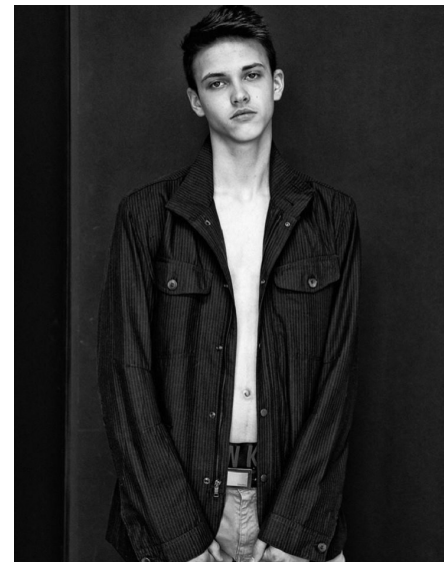

JORDAN BARNES

Height 6'0" Chest 32.5" Waist 33" Inseam 34" Collar 15" Sleeve 33" Suit 33" Suit
Length R Shoe 10.5 US Hair Brown Eyes Hazel

WILHELMINADENVER

Wilhelmina Denver
209 Kalamath Street #10
Denver, CO 80223
720-382-1512