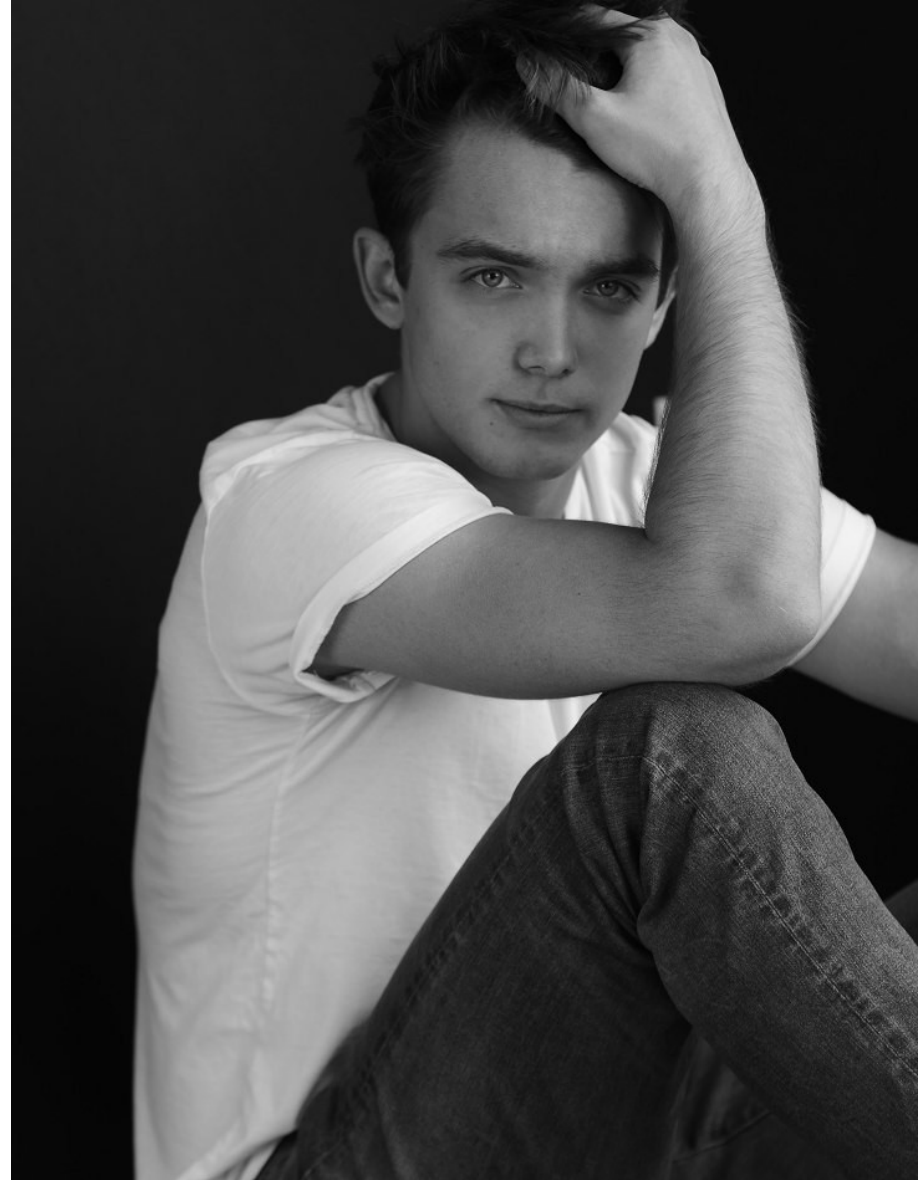

WILHELMINA DENVER

ALEKSEY VOLKOV

Height 6'0" Chest 40" Waist 30" Inseam 32" Collar 15.5" Sleeve 32" Suit 40" Suit Length R Shoe 10.5 US Hair Brown Eyes Blue

WILHELMINA DENVER

ALEKSEY VOLKOV

Height 6'0" Chest 40" Waist 30" Inseam 32" Collar 15.5" Sleeve 32" Suit 40" Suit Length R Shoe 10.5 US Hair Brown Eyes Blue