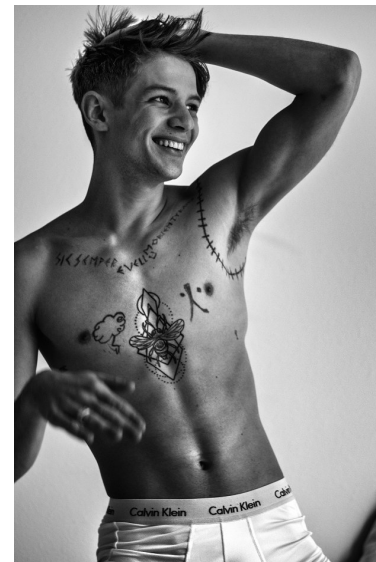

ULYSSES MONEY

Height 6'1" Waist 30" Inseam 32" Suit 36" Suit Length L Shoe 11 US Hair Brown
Eyes Brown

WILHELMINADENVER

Wilhelmina Denver
209 Kalamath Street #10
Denver, CO 80223
720-382-1512