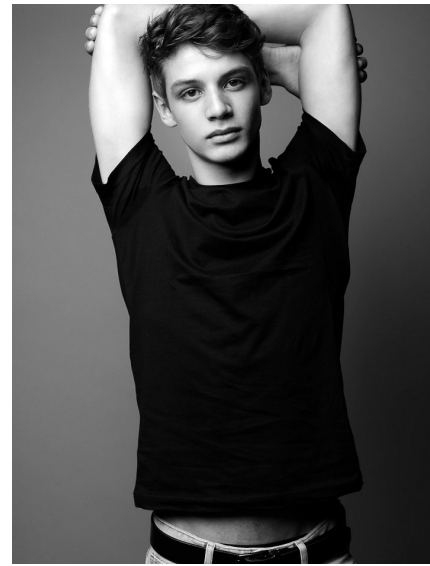

ULYSSES MONEY

Height 6'1" Waist 30" Inseam 32" Suit 36" Suit Length L Shoe 11 US Hair Brown
Eyes Brown

WILHELMINADENVER

Wilhelmina Denver
209 Kalamath Street #10
Denver, CO 80223
720-382-1512