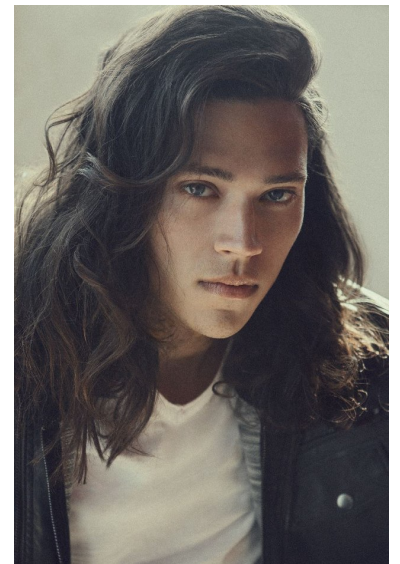

TYLER CHAMBERS

WILHELMINADENVER

Height 6'2" Chest 38.5" Waist 33" Inseam 34" Collar 16" Sleeve 34.5" Suit 42"
Suit Length L Shoe 11 US Hair Brown Eyes Blue/Green

Wilhelmina Denver
209 Kalamath Street #10
Denver, CO 80223
720-382-1512