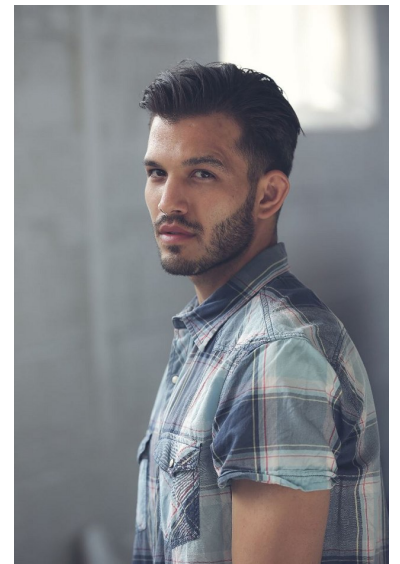

TITO YSLAS

WILHELMINADENVER

Height 5'11" Waist 32" Inseam 30" Shoe 11 US Hair Brown Eyes Brown

Wilhelmina Denver
209 Kalamath Street #10
Denver, CO 80223
720-382-1512