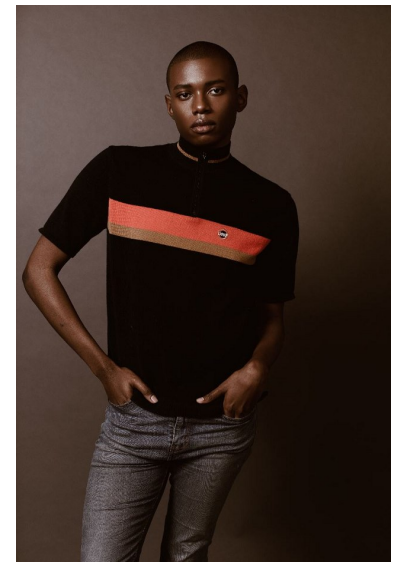

SPENCER CAMPBELL

WILHELMINADENVER

Height 6'0" Waist 31" Inseam 34" Suit 38" Suit Length L Shoe 12 US Hair Black
Eyes Brown

Wilhelmina Denver
209 Kalamath Street #10
Denver, CO 80223
720-382-1512