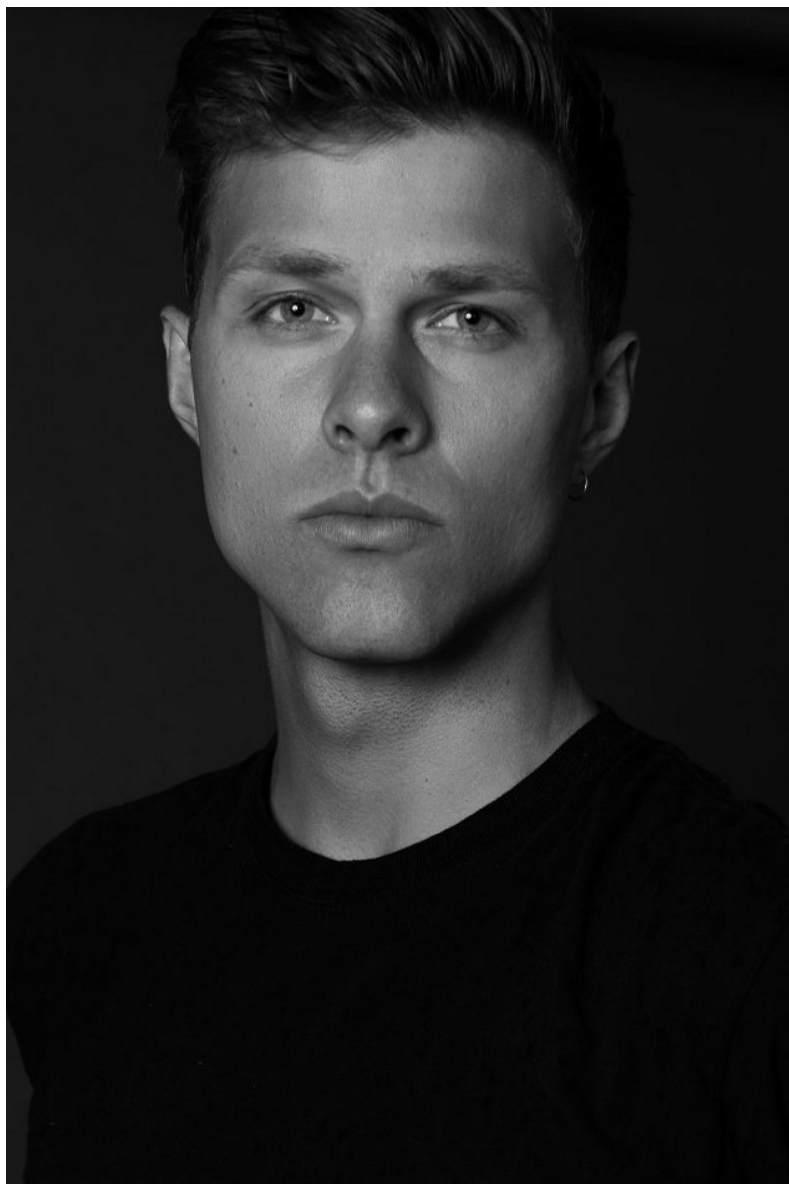

WILHELMINA DENVER

SEAN BJORK

Height 6'1"   Waist 32"   Suit 40"   Suit Length L   Shoe 12.5 US   Hair Blonde   Eyes Blue

WILHELMINA DENVER

SEAN BJORK

Height 6'1" Waist 32" Suit 40" Suit Length L Shoe 12.5 US Hair Blonde Eyes Blue

WILHELMINA DENVER

SEAN BJORK

Height 6'1" Waist 32" Suit 40" Suit Length L Shoe 12.5 US Hair Blonde Eyes Blue