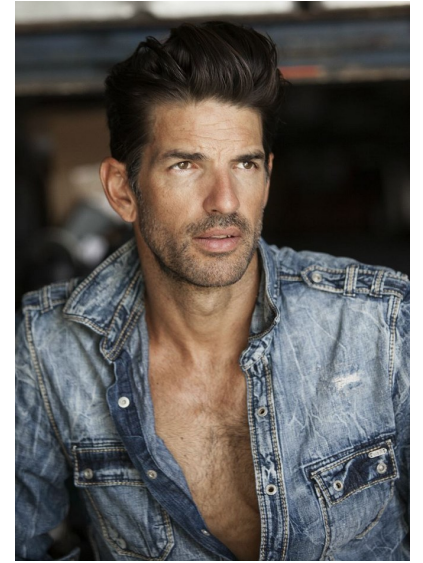

SCOTT DEQUINE

**WILHELMINA**DENVER

Height 6'0.5" Waist 32" Inseam 32" Suit 42" Suit Length L Shoe 11 US Hair Dark Brown Eyes Brown

Wilhelmina Denver  
209 Kalamath Street #10  
Denver, CO 80223  
720-382-1512