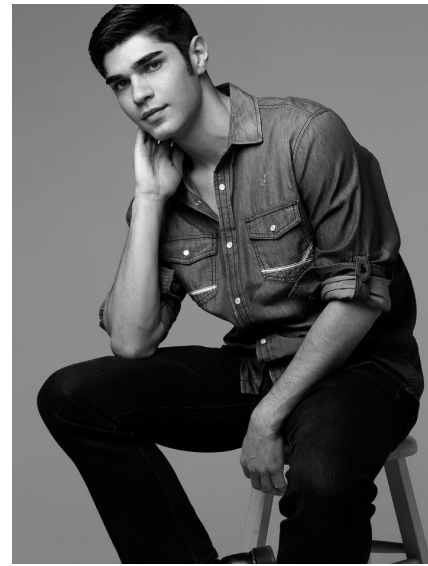

ROBERT IORDACHE

**WILHELMINA**DENVER

Height 6'0" Chest 37" Waist 32" Inseam 32" Suit 38" Suit Length L Shoe 10.5 US  
Hair Black Eyes Green

Wilhelmina Denver  
209 Kalamath Street #10  
Denver, CO 80223  
720-382-1512