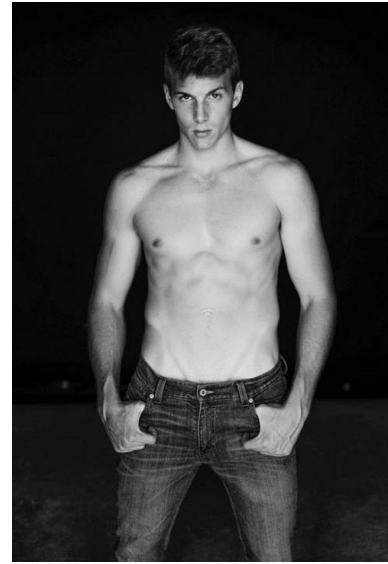

ROBBY GAINES

Height 6'2" Waist 33" Inseam 32" Suit 42" Suit Length L Shoe 12 US Hair Light
Brown Eyes Blue

WILHELMINADENVER

Wilhelmina Denver
209 Kalamath Street #10
Denver, CO 80223
720-382-1512