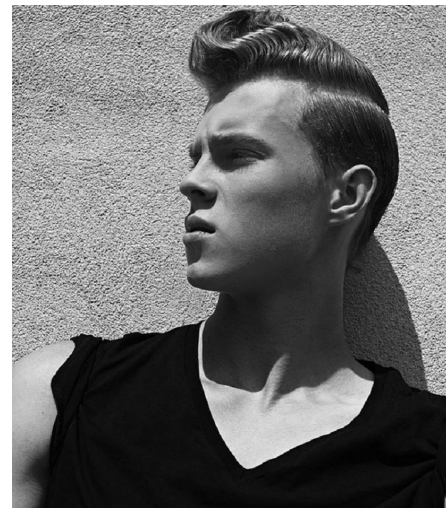

NIKOLAI WOLD

Height 6'0" Waist 30" Inseam 32" Collar 15" Sleeve 33" Suit 38" Suit Length R
Shoe 10.5 US Hair Blonde Eyes Blue

WILHELMINADENVER

Wilhelmina Denver
209 Kalamath Street #10
Denver, CO 80223
720-382-1512