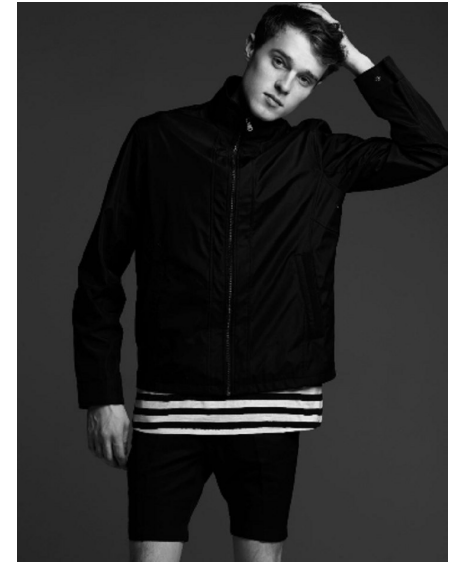

NIKOLAI WOLD

Height 6'0" Waist 30" Inseam 32" Collar 15" Sleeve 33" Suit 38" Suit Length R
Shoe 10.5 US Hair Blonde Eyes Blue

WILHELMINADENVER

Wilhelmina Denver
209 Kalamath Street #10
Denver, CO 80223
720-382-1512