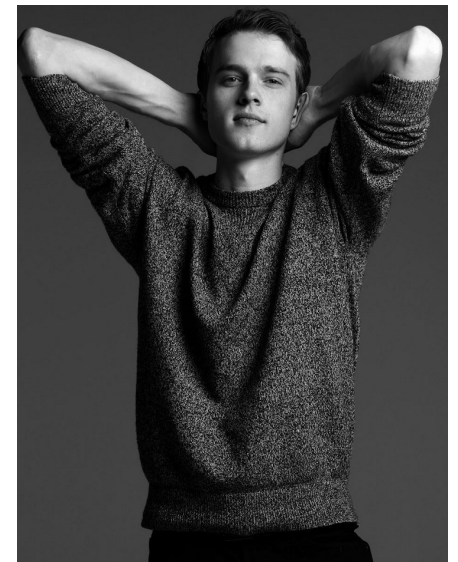

NIKOLAI WOLD

Height 6'0" Waist 30" Inseam 32" Collar 15" Sleeve 33" Suit 38" Suit Length R
Shoe 10.5 US Hair Blonde Eyes Blue

WILHELMINADENVER

Wilhelmina Denver
209 Kalamath Street #10
Denver, CO 80223
720-382-1512