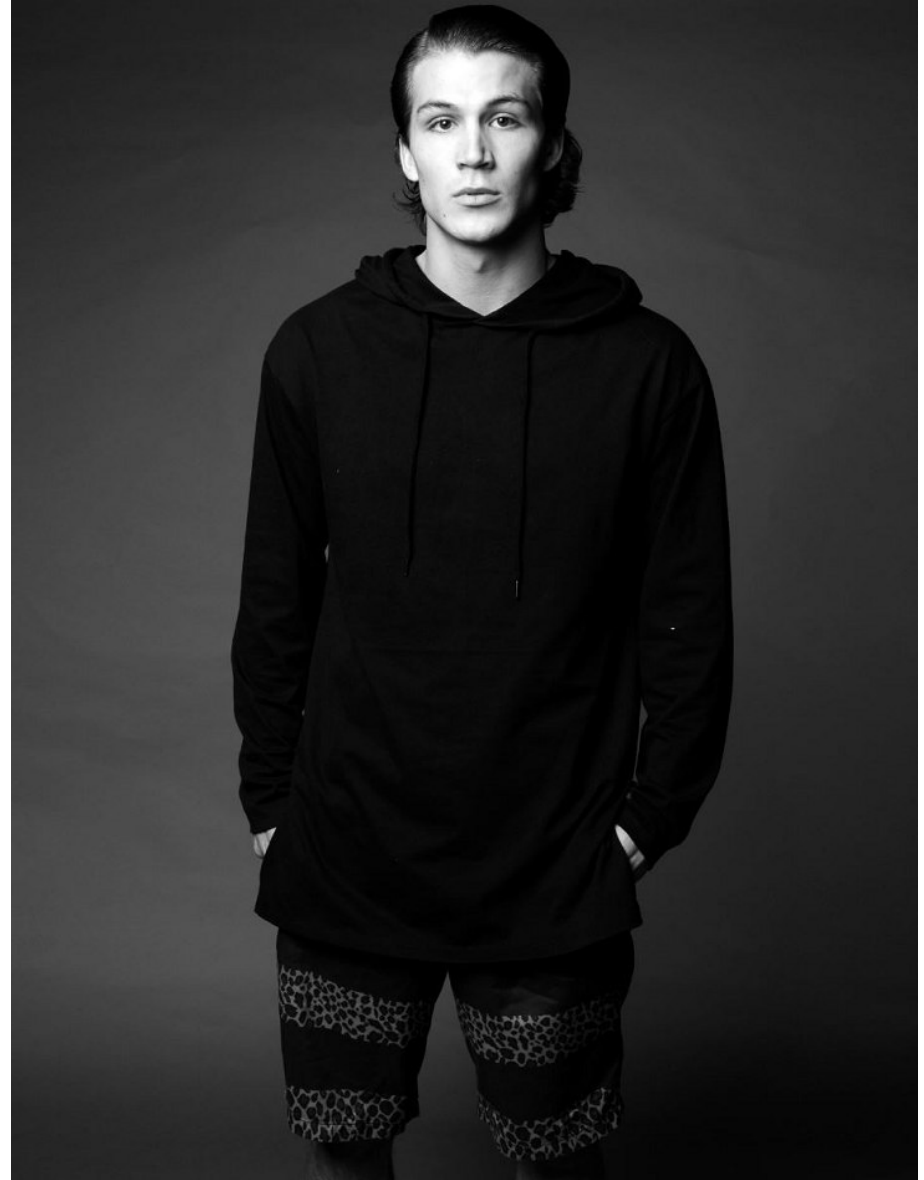

WILHELMINA DENVER

MITCHELL WILDE

Height 6'1" Waist 30" Inseam 32" Suit 40" Suit Length R Shoe 11 US Hair Brown Eyes Brown

WILHELMINA DENVER

MITCHELL WILDE

Height 6'1" Waist 30" Inseam 32" Suit 40" Suit Length R Shoe 11 US Hair Brown Eyes Brown