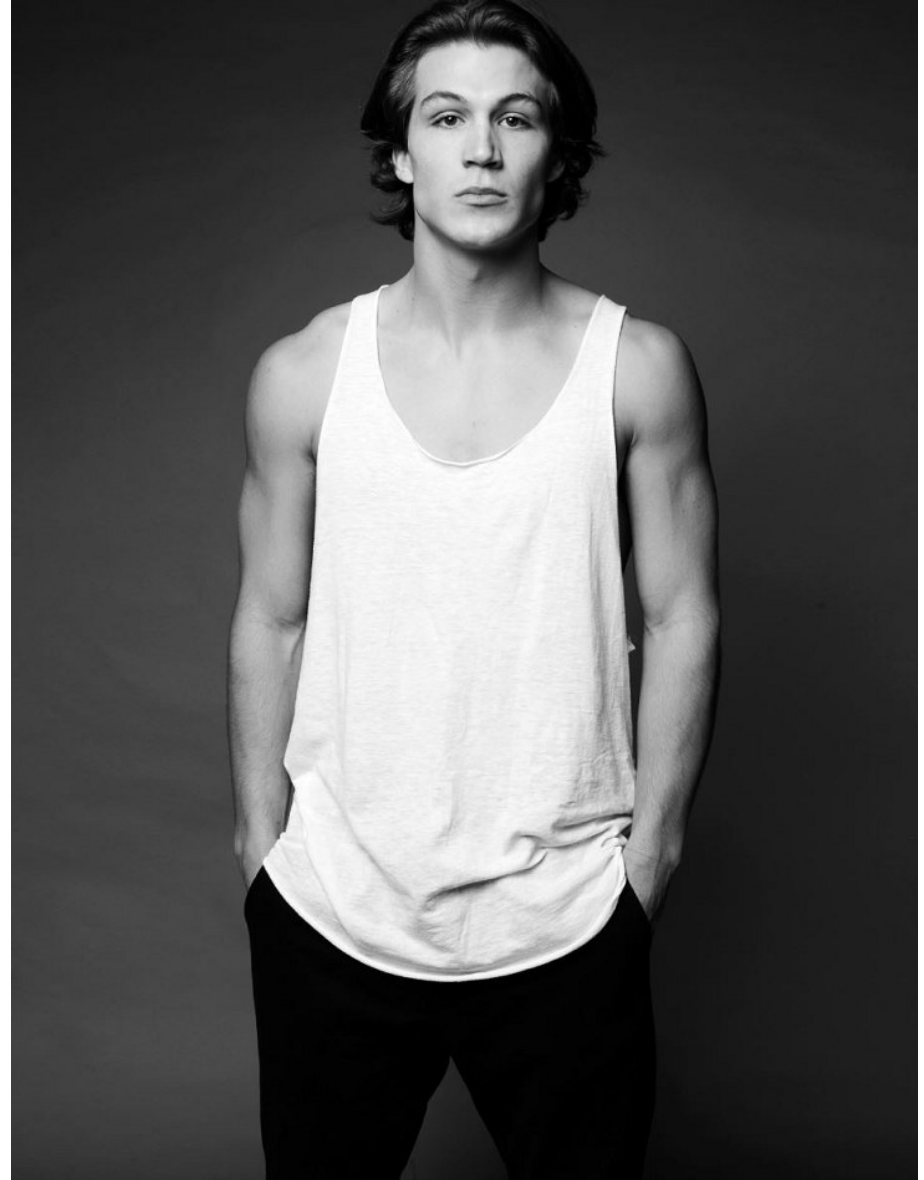

WILHELMINA DENVER

MITCHELL WILDE

Height 6'1" Waist 30" Inseam 32" Suit 40" Suit Length R Shoe 11 US Hair Brown Eyes Brown

WILHELMINA DENVER

MITCHELL WILDE

Height 6'1" Waist 30" Inseam 32" Suit 40" Suit Length R Shoe 11 US Hair Brown Eyes Brown