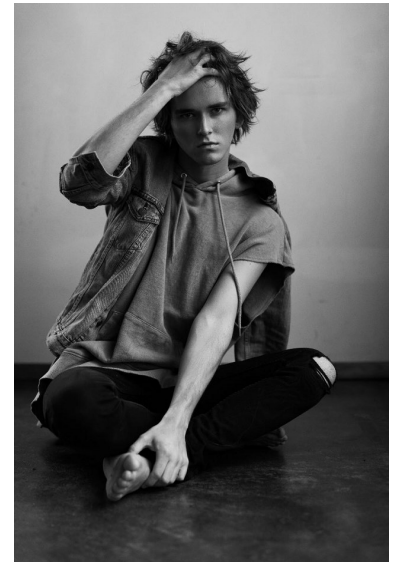

MASON WESTON

Height 6'0" Waist 29" Inseam 32" Suit 36" Suit Length L Shoe 9.5 US Hair Brown
Eyes Blue

WILHELMINADENVER

Wilhelmina Denver
209 Kalamath Street #10
Denver, CO 80223
720-382-1512