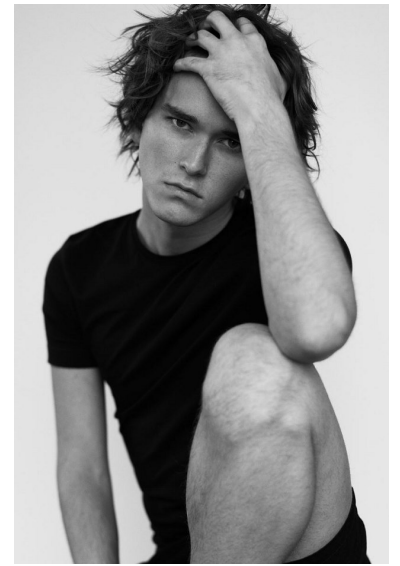

MASON WESTON

Height 6'0" Waist 29" Inseam 32" Suit 36" Suit Length L Shoe 9.5 US Hair Brown
Eyes Blue

WILHELMINADENVER

Wilhelmina Denver
209 Kalamath Street #10
Denver, CO 80223
720-382-1512