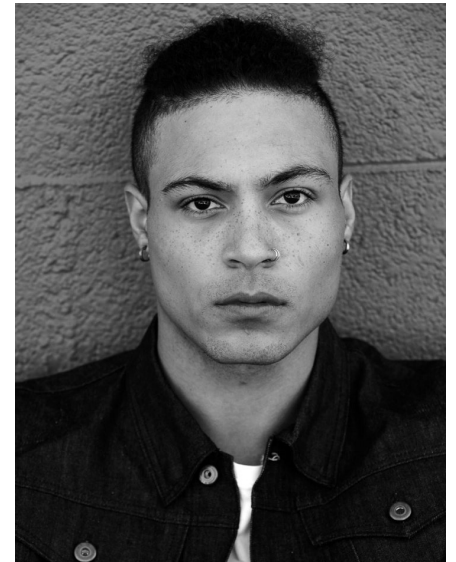

JOE KADE

Height 6'1.5" Waist 32" Inseam 32" Suit 42" Suit Length L Shoe 11.5 US Hair Dark Brown Eyes Brown

**WILHELMINA**DENVER

Wilhelmina Denver  
209 Kalamath Street #10  
Denver, CO 80223  
720-382-1512