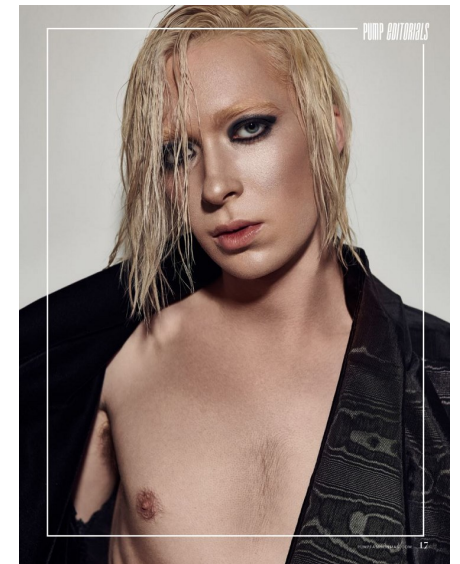

HUCK ISRAEL

Height 6'1.5" Chest 36" Waist 28" Inseam 33" Suit 36" Suit Length L Shoe 12 US
Hair Blonde Eyes Blue

WILHELMINADENVER

Wilhelmina Denver
209 Kalamath Street #10
Denver, CO 80223
720-382-1512