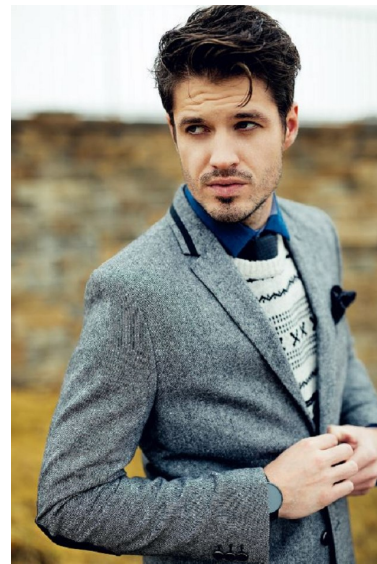

GRANT KNAUFF

Height 6'2" Waist 31" Inseam 32" Suit 38" Suit Length R Shoe 10.5 US
Hair Brown Eyes Green

WILHELMINADENVER

Wilhelmina Denver
209 Kalamath Street #10
Denver, CO 80223
720-382-1512