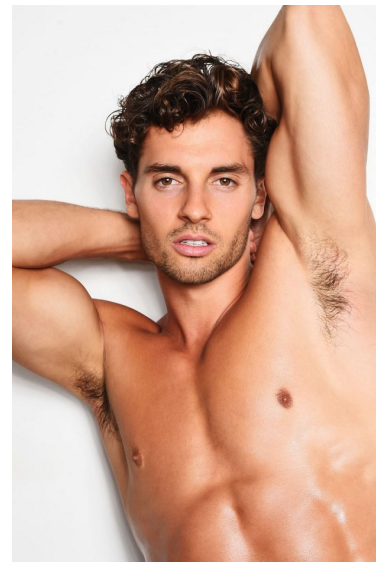

EZRA MORELAND

Height 6'1.5" Waist 30" Inseam 32" Collar 14" Sleeve 32" Suit 40" Suit Length R
Shoe 10 US Hair Brown Eyes Brown

WILHELMINADENVER

Wilhelmina Denver
209 Kalamath Street #10
Denver, CO 80223
720-382-1512