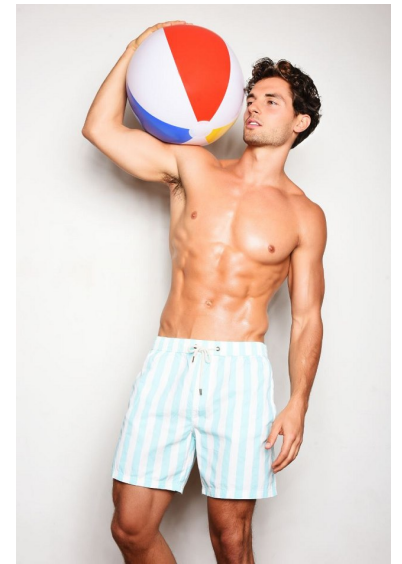

EZRA MORELAND

Height 6'1.5" Waist 30" Inseam 32" Collar 14" Sleeve 32" Suit 40" Suit Length R
Shoe 10 US Hair Brown Eyes Brown

WILHELMINADENVER

Wilhelmina Denver
209 Kalamath Street #10
Denver, CO 80223
720-382-1512