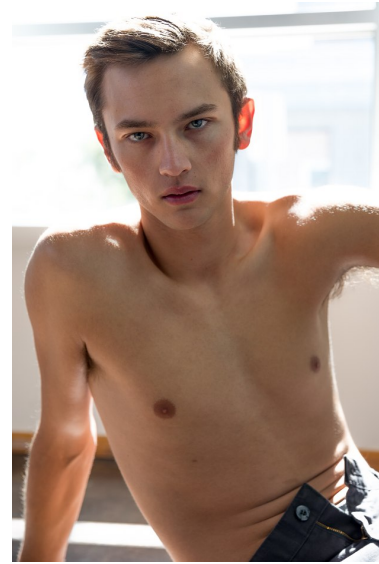

CONNOR SEUL

Height 6'2.5" Waist 32" Inseam 34" Collar 15" Suit 36" Suit Length L Shoe 12 US
Hair Brown Eyes Blue

WILHELMINADENVER

Wilhelmina Denver
209 Kalamath Street #10
Denver, CO 80223
720-382-1512