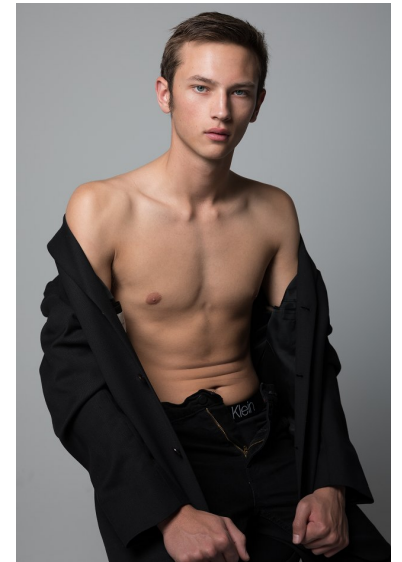

CONNOR SEUL

Height 6'2.5" Waist 32" Inseam 34" Collar 15" Suit 36" Suit Length L Shoe 12 US
Hair Brown Eyes Blue

WILHELMINADENVER

Wilhelmina Denver
209 Kalamath Street #10
Denver, CO 80223
720-382-1512