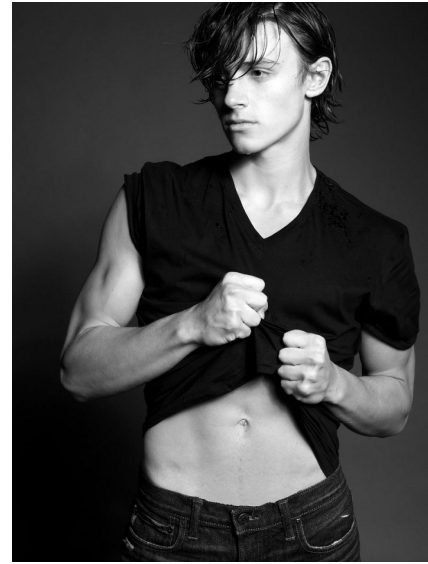

CHASE PERCONTI

WILHELMINADENVER

Height 6'2.5" Waist 32" Inseam 34" Suit 40" Suit Length L Shoe 13 US
Hair Brown Eyes Brown

Wilhelmina Denver
209 Kalamath Street #10
Denver, CO 80223
720-382-1512