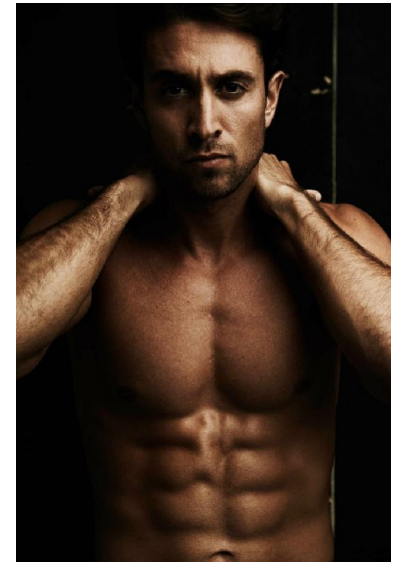

ALEX PARRA

WILHELMINADENVER

Height 6'0" Waist 33.5" Inseam 30" Suit 40" Suit Length R Shoe 10.5 US
Hair Brown Eyes Blue/Green

Wilhelmina Denver
209 Kalamath Street #10
Denver, CO 80223
720-382-1512