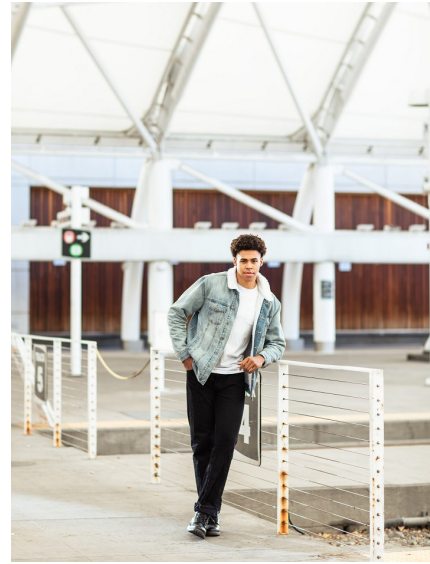

JAMES SANDERS

WILHELMINADENVER

Height 6'2" Waist 34" Inseam 36" Suit 38" Suit Length L Shoe 12 US Hair Black
Eyes Brown

Wilhelmina Denver
209 Kalamath Street #10
Denver, CO 80223
720-382-1512