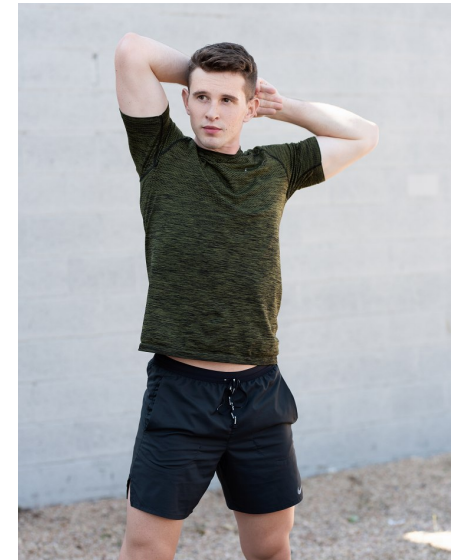

GABRIEL OLIVER

WILHELMINADENVER

Height 6'0" Waist 32" Inseam 33" Collar 16" Sleeve 34.5" Suit 39" Suit Length R
Shoe 10.5 US Hair Brown Eyes Green/Brown

Wilhelmina Denver
209 Kalamath Street #10
Denver, CO 80223
720-382-1512