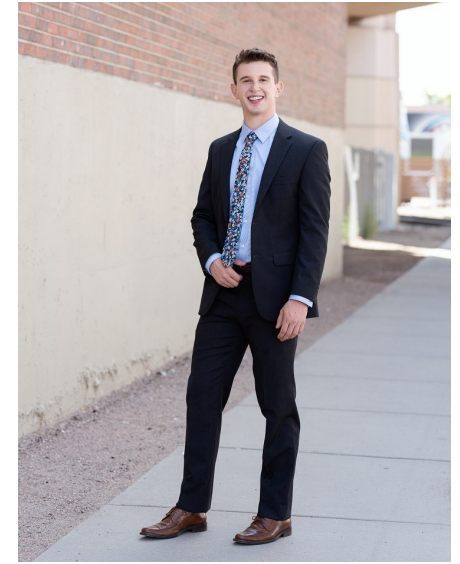

GABRIEL OLIVER

WILHELMINADENVER

Height 6'0" Waist 32" Inseam 33" Collar 16" Sleeve 34.5" Suit 39" Suit Length R
Shoe 10.5 US Hair Brown Eyes Green/Brown

Wilhelmina Denver
209 Kalamath Street #10
Denver, CO 80223
720-382-1512