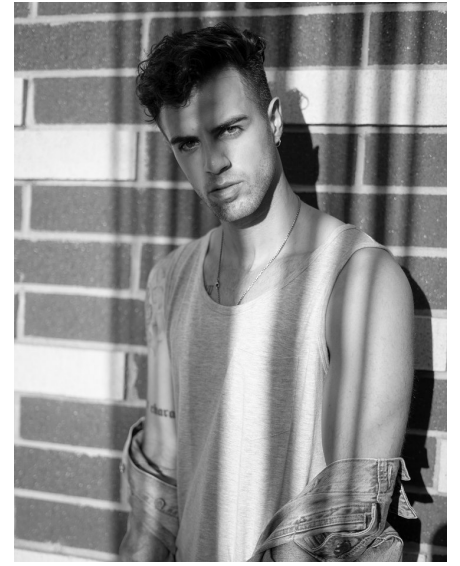

ERI BUTLER

WILHELMINADENVER

Height 6'3" Chest 42" Waist 32" Inseam 33" Collar 15.5" Sleeve 35" Suit 43" Suit Length L Shoe 12 US Hair Black Eyes Brown

Wilhelmina Denver
209 Kalamath Street #10
Denver, CO 80223
720-382-1512