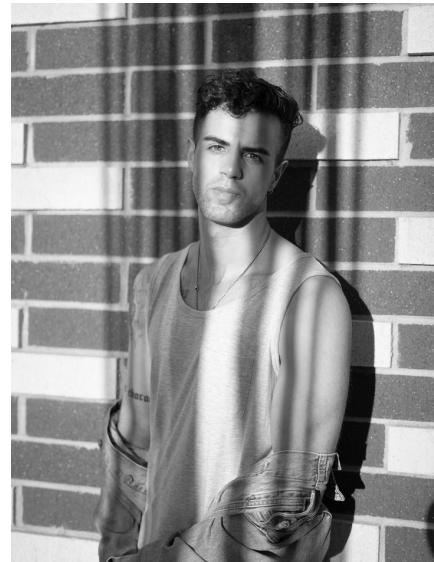

ERI BUTLER

WILHELMINADENVER

Height 6'3" Chest 42" Waist 32" Inseam 33" Collar 15.5" Sleeve 35" Suit 43" Suit Length L Shoe 12 US Hair Black Eyes Brown

Wilhelmina Denver
209 Kalamath Street #10
Denver, CO 80223
720-382-1512