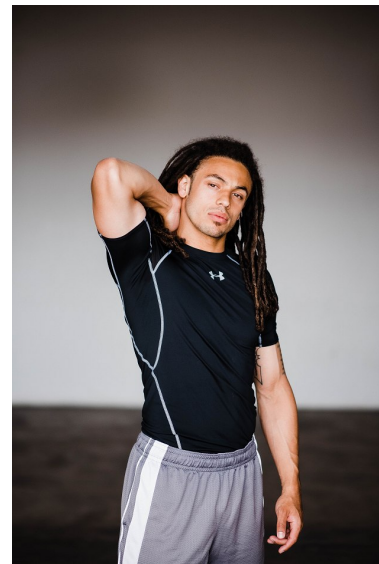

JARRED RADEBAUGH

**WILHELMINA**DENVER

Height 5'10.5" Chest 42" Waist 32" Inseam 32" Collar 16.5" Sleeve 34" Suit 42"  
Suit Length R Shoe 12.5 US Hair Brown Eyes Brown

Wilhelmina Denver  
209 Kalamath Street #10  
Denver, CO 80223  
720-382-1512